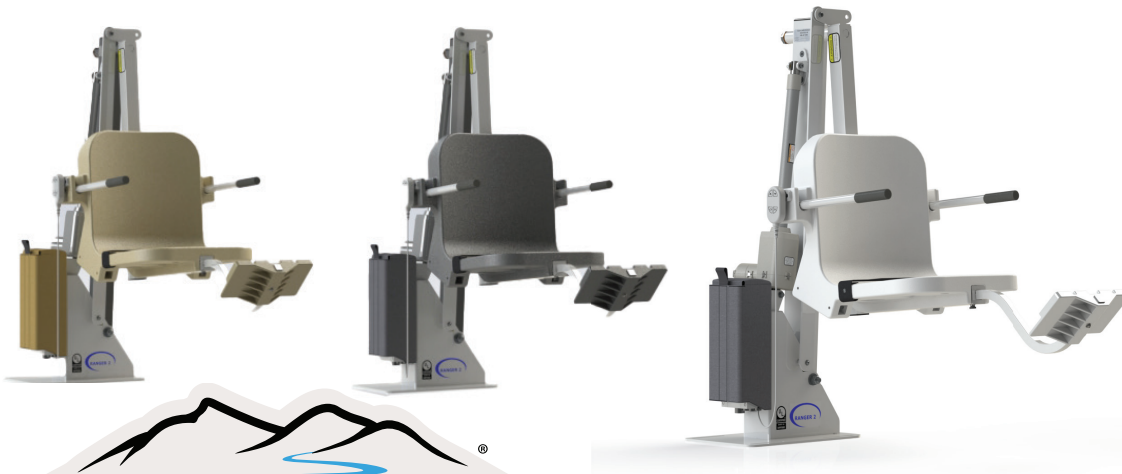

SOLAR CHARGER

CUSTOM COLOR OPTIONS

Match your decor with a variety of custom color options.